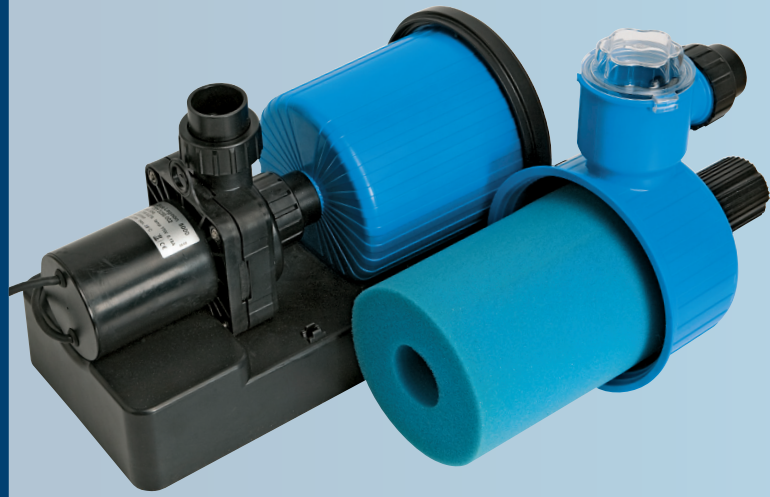

Blue lagoon

SPA & POOL EQUIPMENT
VANERP
international by

- For spas and swimming pools by up to 20.000 litres
- Pump, filter, pre-filter and UV-C in 1!

Compact4Pool

Advantages of Compact4pool:

- Compact, multi-functional unit
- Easy installation
- Professional asynchronous pump (5000 l/h)
- Pre-filter with looking glass
- Dispenser for chlorine tablet
- Filter cartridge for optimum filtration
- 11 Watt UV-C, safe and effective
- Bound chlorine is broken down by UV-C light
- Ideal for small (above-ground) swimming pools and spas
- Safe and effective
- Ensures fresh, clean and clear water
- Reduces the use of chlorine and other chemicals up to 80%
- Prevents the smell of chlorine and irritation to the skin and eyes (red eyes)
- 2-year guarantee with respect to manufacturing faults

Operation

The Compact4pool is specially designed for smaller swimming pools, above-ground swimming pools and spas up to 20,000 litres. Safety and ease of use are the main features of this 4-in-1 device, consisting of a professional pump, a UV-C device, a filter and a pre-filter. The asynchronous pump sucks in the water via the pre-filter, where any coarse dirt is stopped. A space for a chlorine tablet to ensure an even emission of chlorine in the swimming pool water is also foreseen here. By means of the looking glass, it is possible to check the condition of the filter and to what extent the chlorine tablet has dissolved. Any fine dirt particles are collected in a filter cartridge that can easily be cleaned. Via this filter cartridge, the water flows past the 11 Watt UV-C lamp, where it is exposed to UV-C radiation. This radiation neutralises bacteria, viruses and algae and disinfects the water in a safe and efficient manner. The Compact4pool must be fixed outside the pool, and is fitted with connections suitable for hoses or PVC gluing. Thanks to the Compact4pool, the use of chlorine and other chemicals can be reduced by up to 80%.